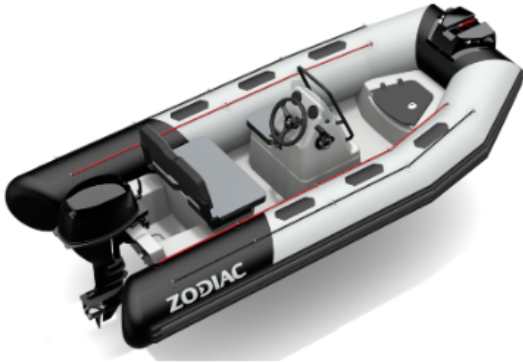

## THE NEW ZODIAC OPEN RANGE IS COMING !

A nice collection of small boats for having fun, they are compact and practical ! Real toy with a racing look, easy to store, easy to drive, easy to launch, easy to tow, 4 seats minimum, 4 colors and materials of tubes are available. Tubes are available in PVC or Neoprene, and the tank allows long time navigation.

### TECHNICAL FEATURES

OVERALL LENGTH (m-ft)	3.4m-11'2"	SCHAFT	L
INSIDE LENGTH (m-ft)	2.45m-8'	MAXIMUM ALLOWED POWER (HP)	30
OVERALL BEAM (m-ft)	1.7m-5'7"	MAX. ALLOWED ENGINE WEIGHT (Kg-Lbs)	95-209
INSIDE BEAM (m-ft)	1.1m-3'7"	HULL LENGTH (m - ft)	2.9m-9'6"
TUBE DIAMETER (m-ft)	0,45m	HULL WIDTH (m - ft)	1.13m-3'8"
WEIGHT (Kg-Lbs)	155-342	HULL HEIGHT (m - ft)	1.17m-3'10"
NUMBER OF PASSENGERS (CAT. C)	4	DEADRISE	18°
MAXIMUM PAYLOAD (CAT. C) (Kg-Lbs)	450-992	TANK (L - Gal)	Optional 24L-6Gal
NUMBER OF WATERTIGHT COMPARTMENTS	3		