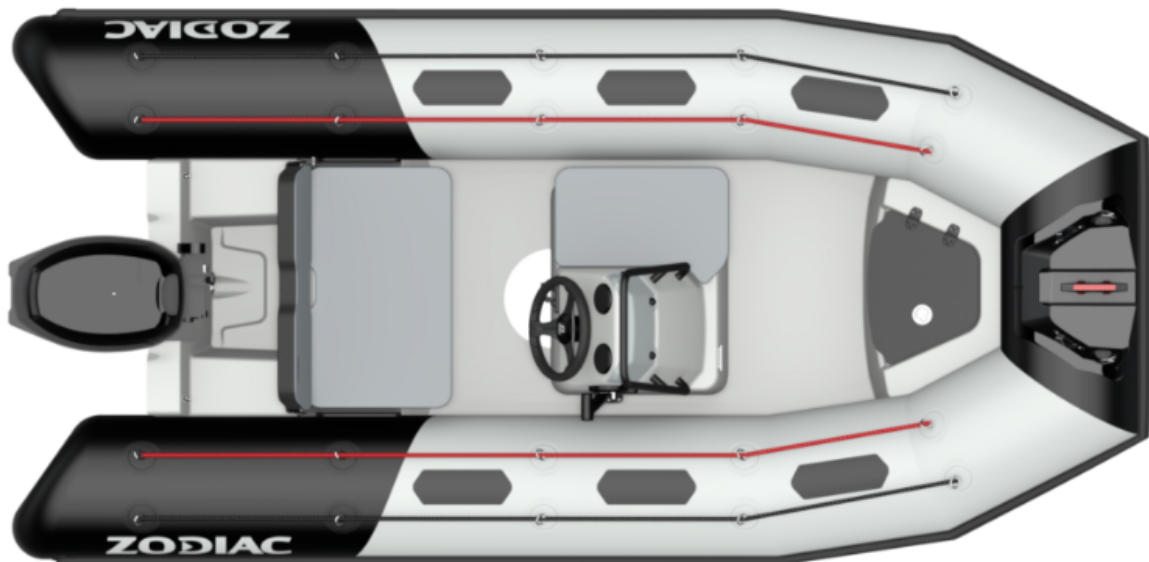

## THE NEW ZODIAC OPEN RANGE IS COMING !

A nice collection of small boats for having fun, they are compact and practical ! Real toy with a racing look, easy to store, easy to drive, easy to launch, easy to tow, 4 seats minimum, 4 colors and materials of tubes are available. Tubes are available in PVC or Neoprene, and the tank allows long time navigation.

### TECHNICAL FEATURES

OVERALL LENGTH (m-ft)	3.4m-11'2"	SCHAFT	L
INSIDE LENGTH (m-ft)	2.45m-8'	MAXIMUM ALLOWED POWER (HP)	30
OVERALL BEAM (m-ft)	1.7m-5'7"	MAX. ALLOWED ENGINE WEIGHT (Kg-Lbs)	95-209
INSIDE BEAM (m-ft)	1.1m-3'7"	HULL LENGTH (m - ft)	2.9m-9'6"
TUBE DIAMETER (m-ft)	0,45m	HULL WIDTH (m - ft)	1.13m-3'8"
WEIGHT (Kg-Lbs)	155-342	HULL HEIGHT (m - ft)	1.17m-3'10"
NUMBER OF PASSENGERS (CAT. C)	4	DEADRISE	18°
MAXIMUM PAYLOAD (CAT. C) (Kg-Lbs)	450-992	TANK (L - Gal)	Optional 24L-6Gal
NUMBER OF WATERTIGHT COMPARTMENTS	3		

## STANDARD EQUIPMENT

**HULL & DECK:** Bow Storage + Cushion , Fairleads, GRP Deep V-Hull, Lockable Mooring Storage , Console with Wheel, 1 Bow Cleat.

**COMFORT:** 2 USB Plugs, Bench w/ Tilting Backrest, Bow Cushion, Side Seat, Under Bench Storage , Windshield, Handrail.